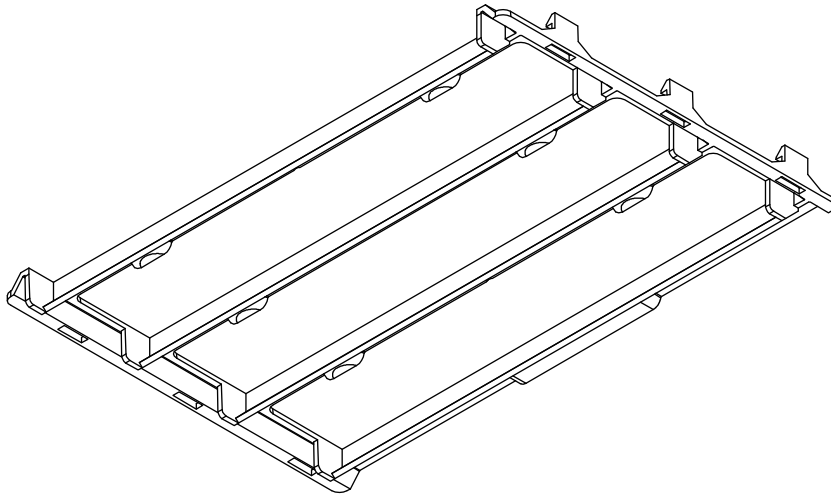

## GCJ, GCM and GCL House Side Shield (HSS) Snap-on Assembly

| Product | HSS Part No. | No. of Shields per Luminaire |
|---------|--------------|------------------------------|
| GCJ     | HSSGCJ       | 1                            |
| GCM     | HSSGCM       | 2                            |
| GCL     | HSSGCL       | 4                            |

**NOTES:**

- Color: Black
- Meets ROHS standard
- Meets UL94 5VA Flammability Standard
- Clips on top sides of shield easily snap into place against edges of light engine
- All models snap-on without tools.
- House Side Shields cut off light trespass at approximately ½ the mounting height behind the pole