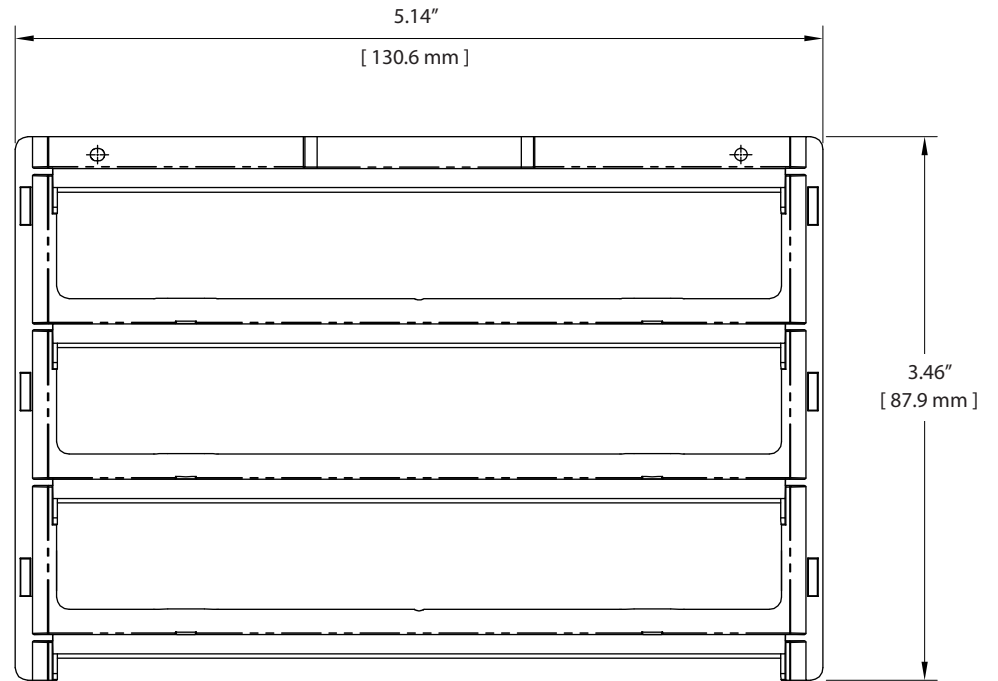

## GCJ, GCM and GCL House Side Shield (HSS) Snap-on Assembly

| Product | HSS Part No. | No. of Shields per Luminaire |
|---------|--------------|------------------------------|
| GCJ     | HSSGCJ       | 1                            |
| GCM     | HSSGCM       | 2                            |
| GCL     | HSSGCL       | 4                            |

**NOTES:**

- Color: Black
- Meets ROHS standard
- Meets UL94 5VA Flammability Standard
- Clips on top sides of shield easily snap into place against edges of light engine
- All models snap-on without tools.
- House Side Shields cut off light trespass at approximately ½ the mounting height behind the pole