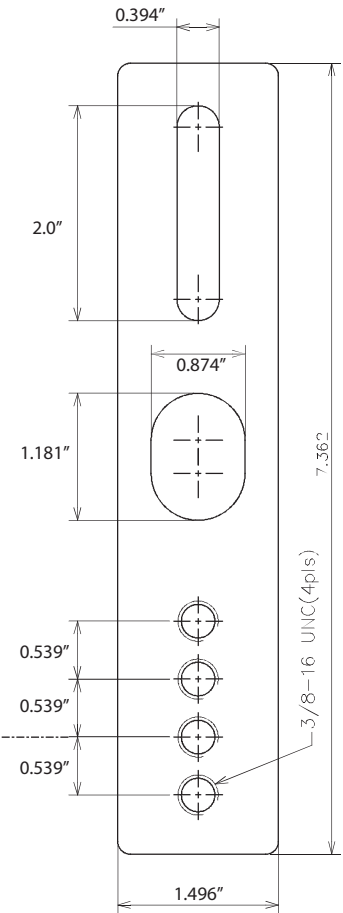

Mounting Pole Hole Dimensions

Arieta Housing Rear Mount

Back Plate

ARIETA™ BACK PLATE DIMENSIONS

LEOTEK ELECTRONICS USA, LLC
 1955 LUNDY AVENUE
 SAN JOSE, CA 95131
 PHONE: (408) 380-1788
 FAX: (408) 518-8128

Model No	Model Name
BP	ARIETA BACK PLATE