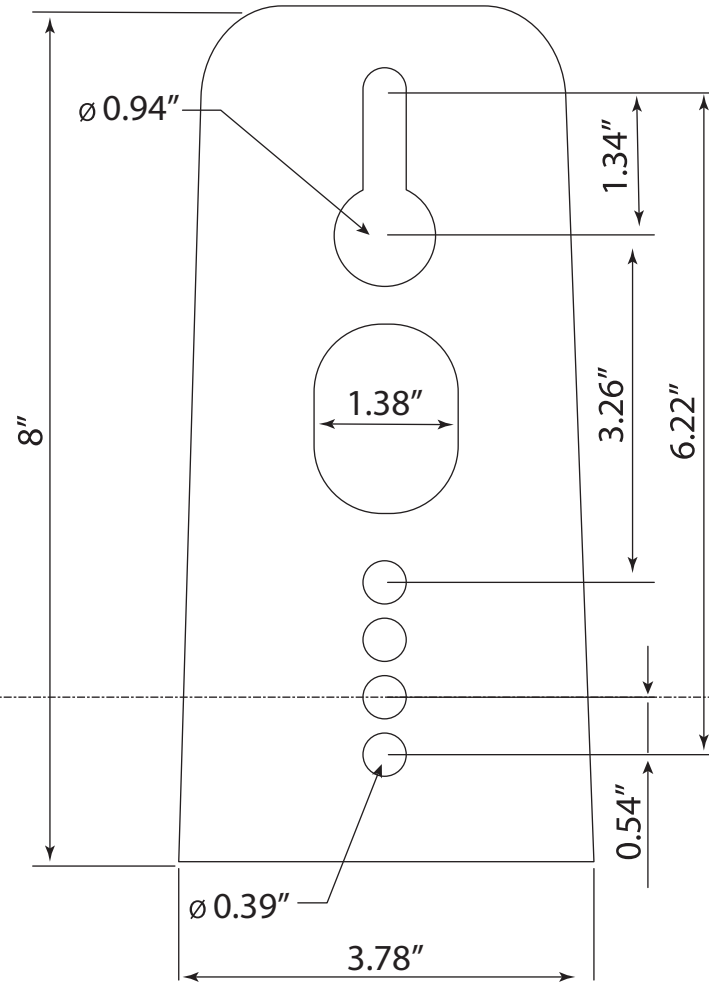

Mounting Pole Hole Dimensions

Arieta Housing Rear Mount

Back Plate

ARIETA™ BACK PLATE DIMENSIONS

LEOTEK ELECTRONICS USA, LLC
 1955 LUNDY AVENUE
 SAN JOSE, CA 95131
 PHONE: (408) 380-1788
 FAX: (408) 518-8128

Model No	Model Name
BP	ARIETA BACK PLATE