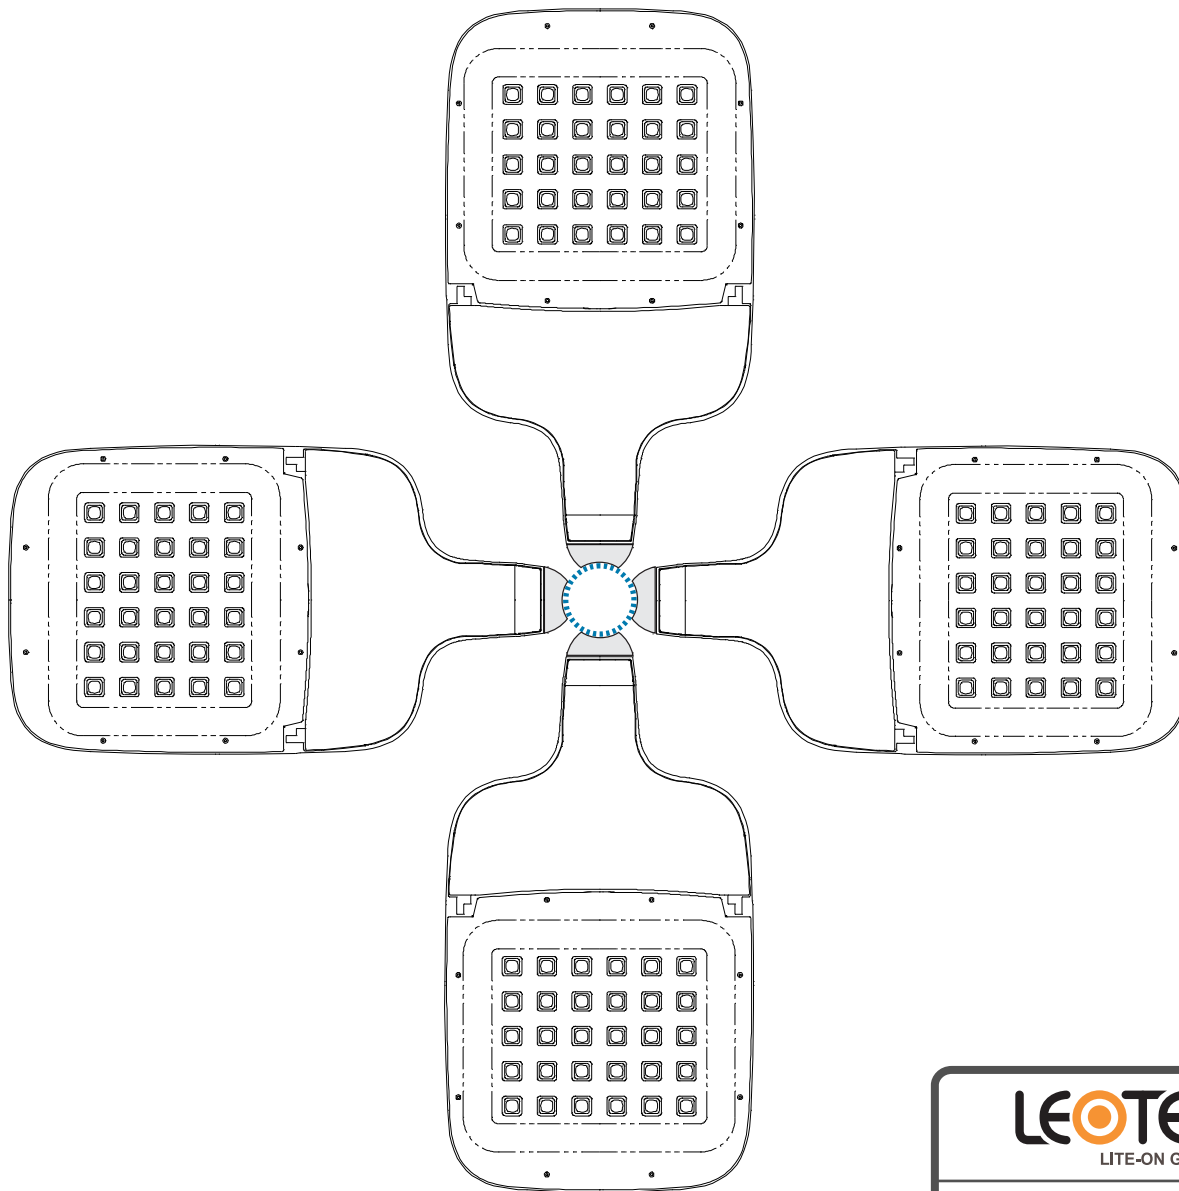

NOTE: Compatible with pole diameters from 4" to 6"

4 each Model AR-18 shown attached to 4" Pole

Model No	Model Name
RPA	ARIETA ROUND POLE ADAPTOR 4 ea. INSTALLED

LEOTEK
LITE-ON GROUP

ARIETA™ ROUND POLE ADAPTOR
4ea. INSTALLED