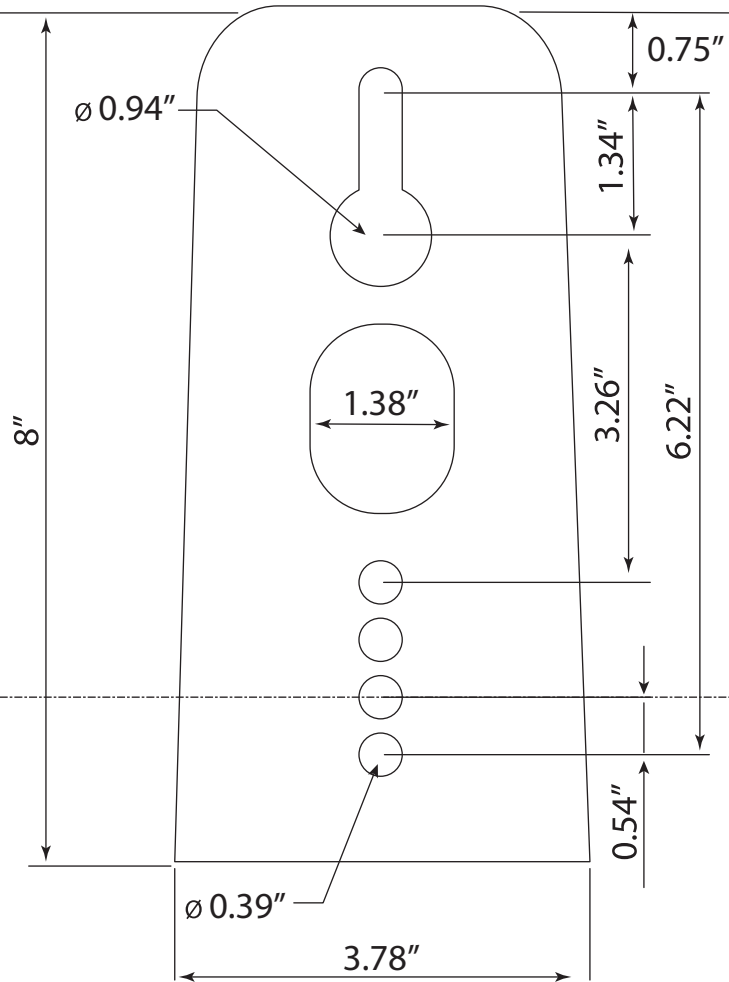

Mounting Pole Drilling Dimensions
for New Construction

Arieta Housing Universal Rear Mount

Back Plate

LEOTEK[®]
LITE-ON GROUP

ARIETA™ BACK PLATE DIMENSIONS

LEOTEK ELECTRONICS USA, LLC
1955 LUNDY AVENUE
SAN JOSE, CA 95131
PHONE: (408) 380-1788
FAX: (408) 518-8128

Model No	Model Name
BP	ARIETA BACK PLATE