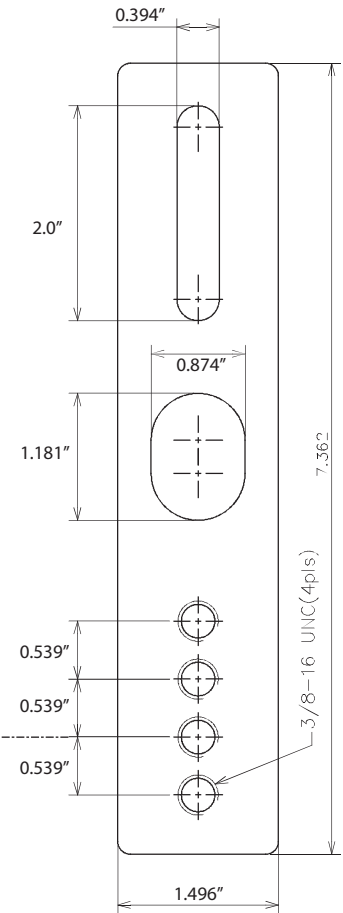

Mounting Pole Drilling Dimensions
for New Construction

Arieta Housing Universal Rear Mount

Back Plate

LEOTEK[®]
LITE-ON GROUP

ARIETA™ BACK PLATE DIMENSIONS

LEOTEK ELECTRONICS USA, LLC
1955 LUNDY AVENUE
SAN JOSE, CA 95131
PHONE: (408) 380-1788
FAX: (408) 518-8128

Model No	Model Name
BP	ARIETA BACK PLATE