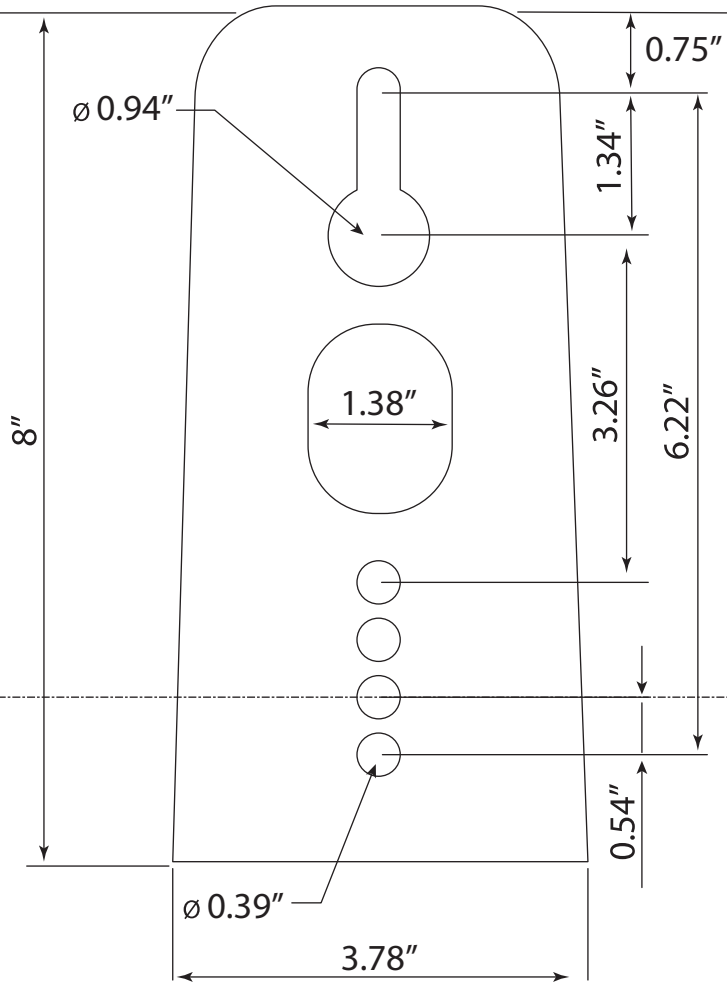

Mounting Pole Drilling Dimensions

Arieta Housing Rear Mount

Back Plate

ARIETA™ BACK PLATE DIMENSIONS

LEOTEK ELECTRONICS USA, LLC
 1955 LUNDY AVENUE
 SAN JOSE, CA 95131
 PHONE: (408) 380-1788
 FAX: (408) 518-8128

Model No	Model Name
BP	ARIETA BACK PLATE