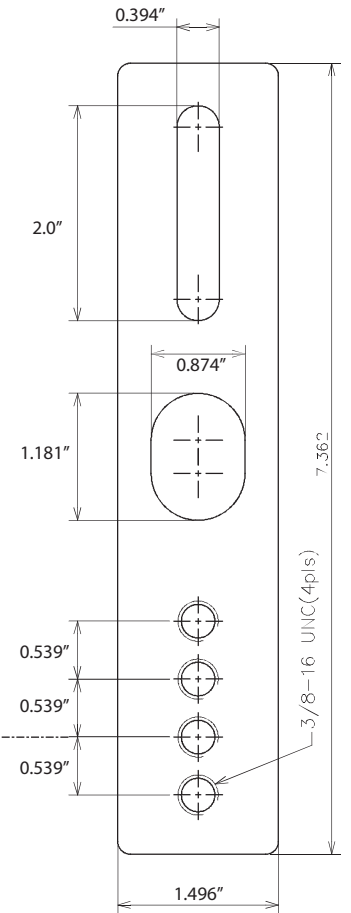

Mounting Pole Drilling Dimensions

Arieta Housing Rear Mount

Back Plate

ARIETA™ BACK PLATE DIMENSIONS

LEOTEK ELECTRONICS USA, LLC
 1955 LUNDY AVENUE
 SAN JOSE, CA 95131
 PHONE: (408) 380-1788
 FAX: (408) 518-8128

Model No	Model Name
BP	ARIETA BACK PLATE