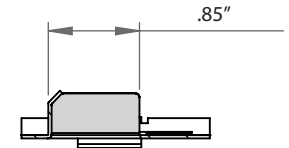

Snap-on Cul-de-Sac Shield (CSS)  
Installed on E-Cobra EC1 6M

- All models snap-on without tools.
- Cul-de-Sac Shields cut off light trespass at approximately 1-½ the mounting height on either side and ½ the mounting height behind the pole.
- Some models ship with two pieces.

Diagram	Model No. (# of LED's)	No. of Pieces Included
1	CSS EC1 (6M)	1
2	CSS EC7 (18M)	2
3	CSS EC3 (10M-12M)	1
3	CSS EC7 (20M-24M)	2
4	CSS EC4 (14M-15M)	1
4	CSS EC9 (30M)	2

**LEOTEK**<sup>®</sup>  
LITE-ON GROUP